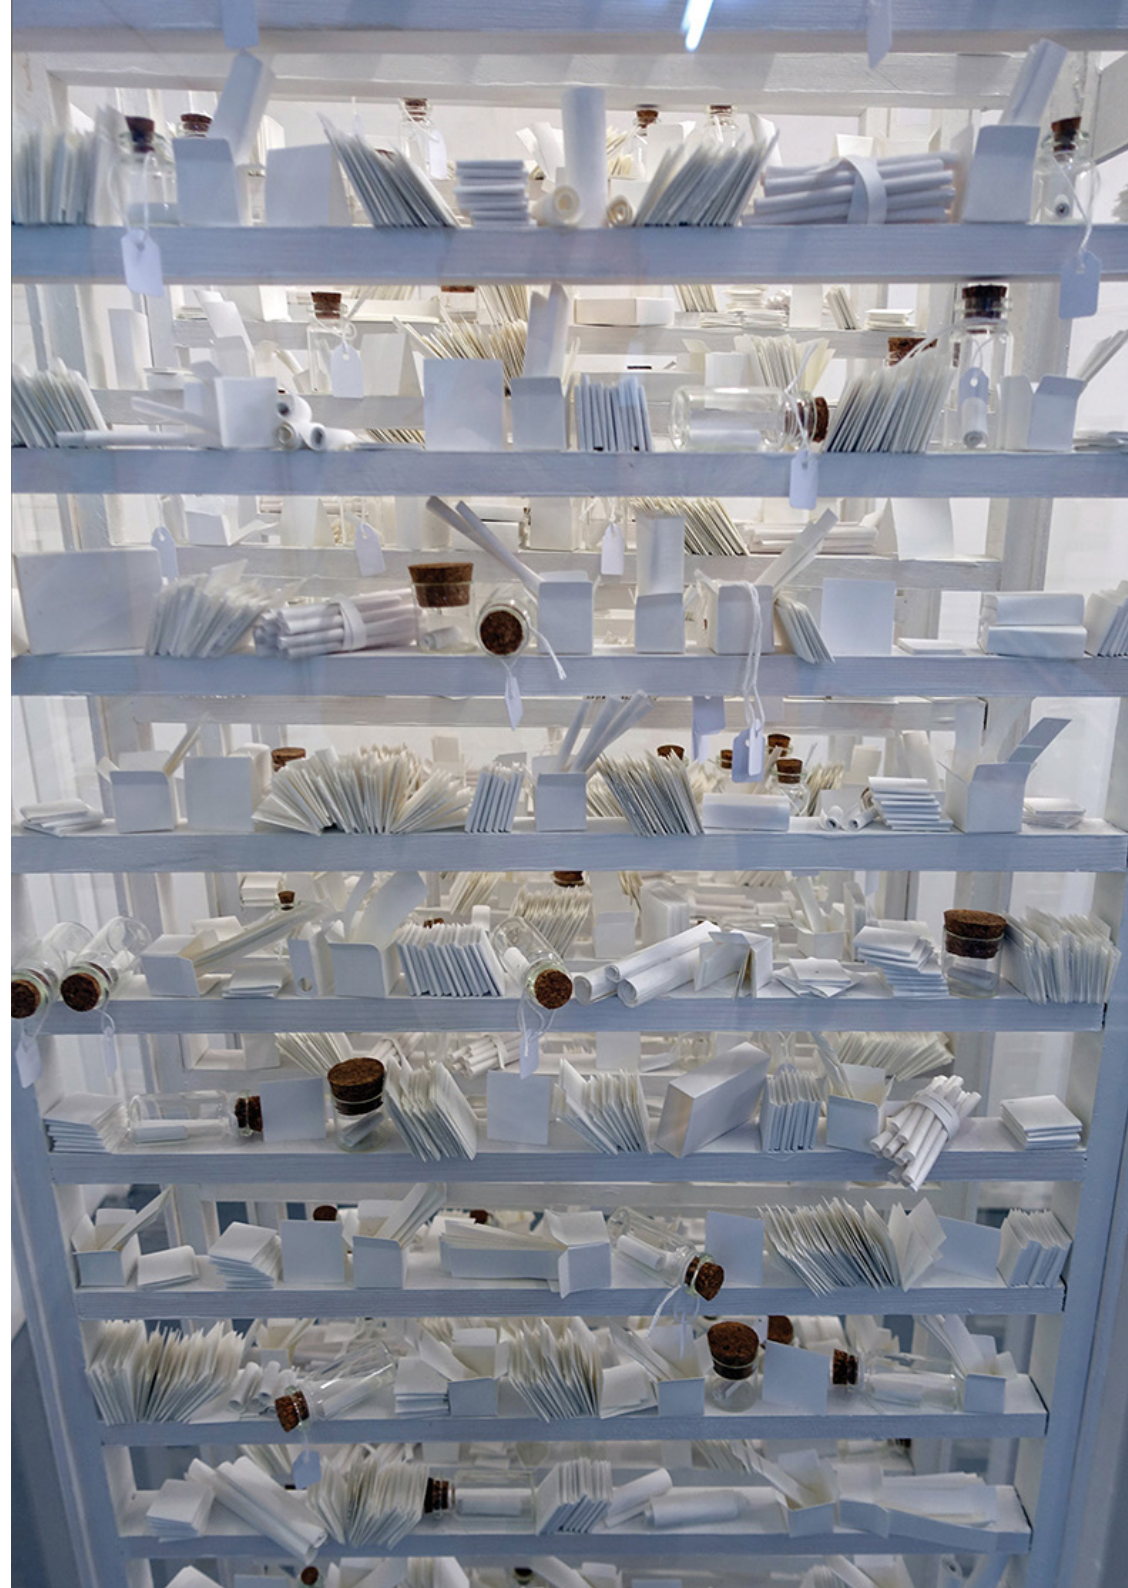

www.woolffgallery.co.uk

LoveJordan
'Elephants Breath 2'
Mixed media - Paint in bottles with individual labels
Protected with glass box frame
104 x 144cm

www.woolffgallery.co.uk

LoveJordan
'Tall Study'
Part of the Writers Block Library
series. Thousands of hand made
paper books & other paper objects.
51 x 51 x 186cm