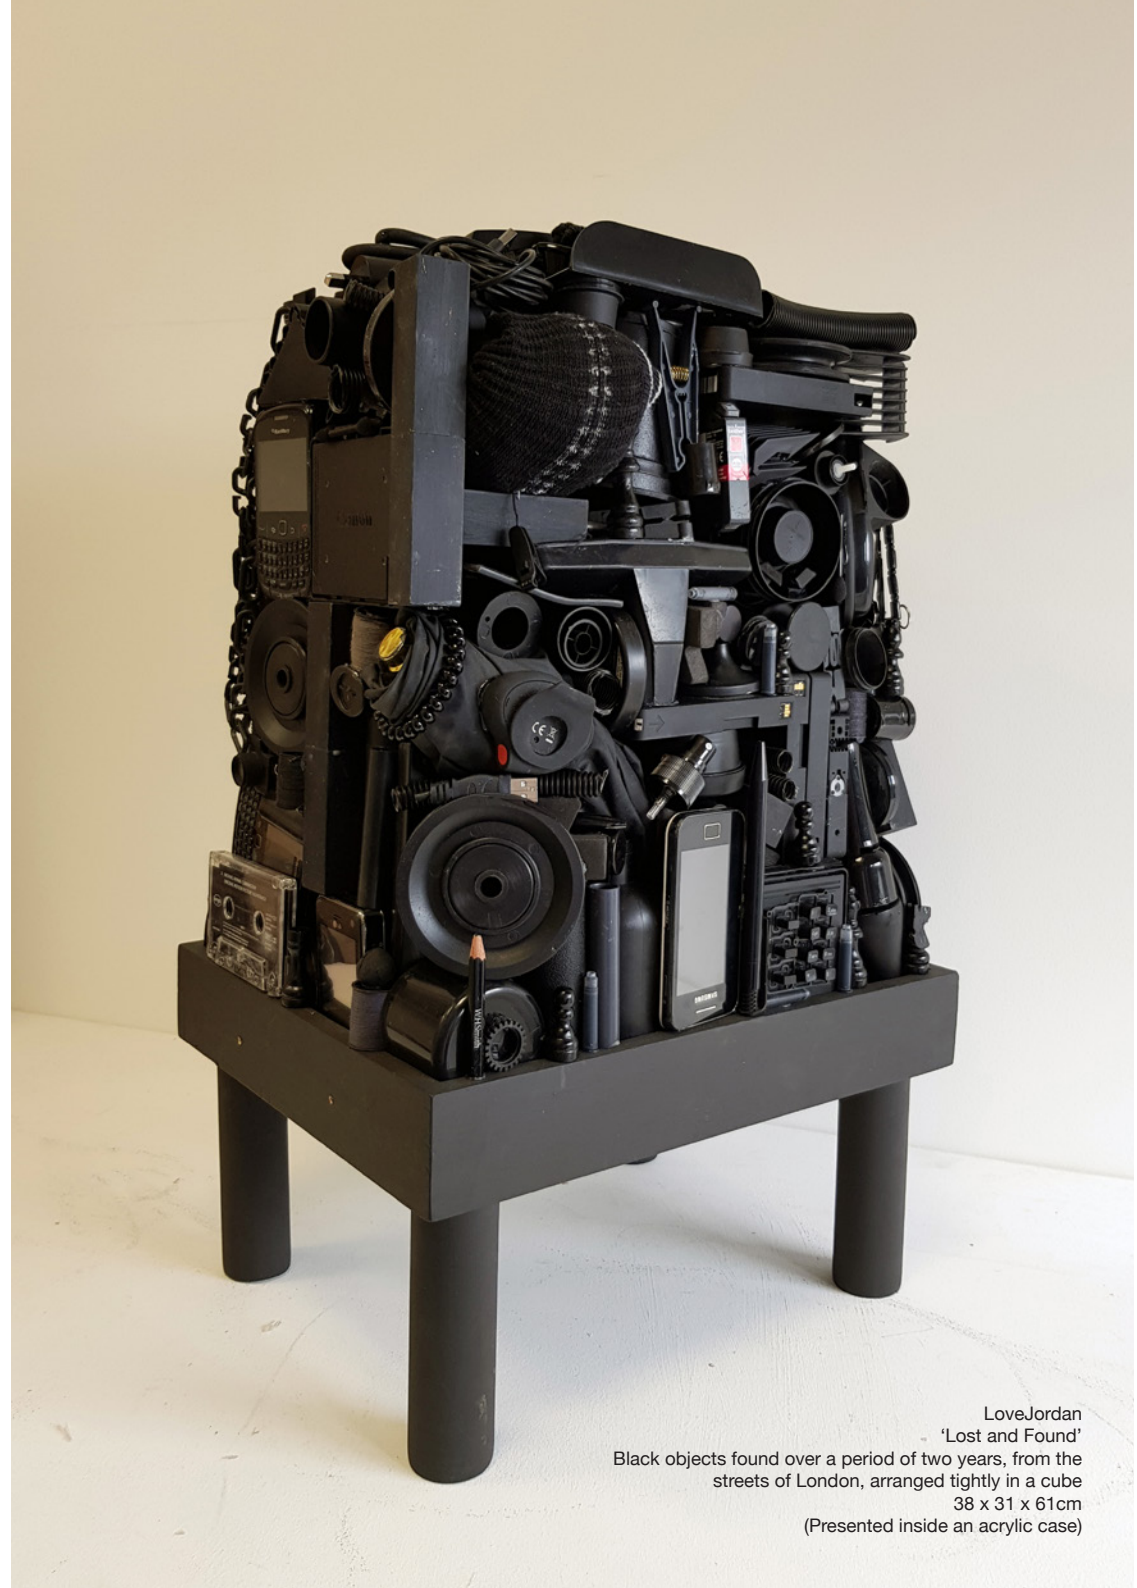

www.woolffgallery.co.uk

LoveJordan
'Post Office Sorting Room'
1015 segments filled with beige, brown and white.
Card and paper.
Protected with glass box frame
106 x 81cm

www.woolffgallery.co.uk

LoveJordan
'Lost and Found'
Black objects found over a period of two years, from the
streets of London, arranged tightly in a cube
38 x 31 x 61cm
(Presented inside an acrylic case)