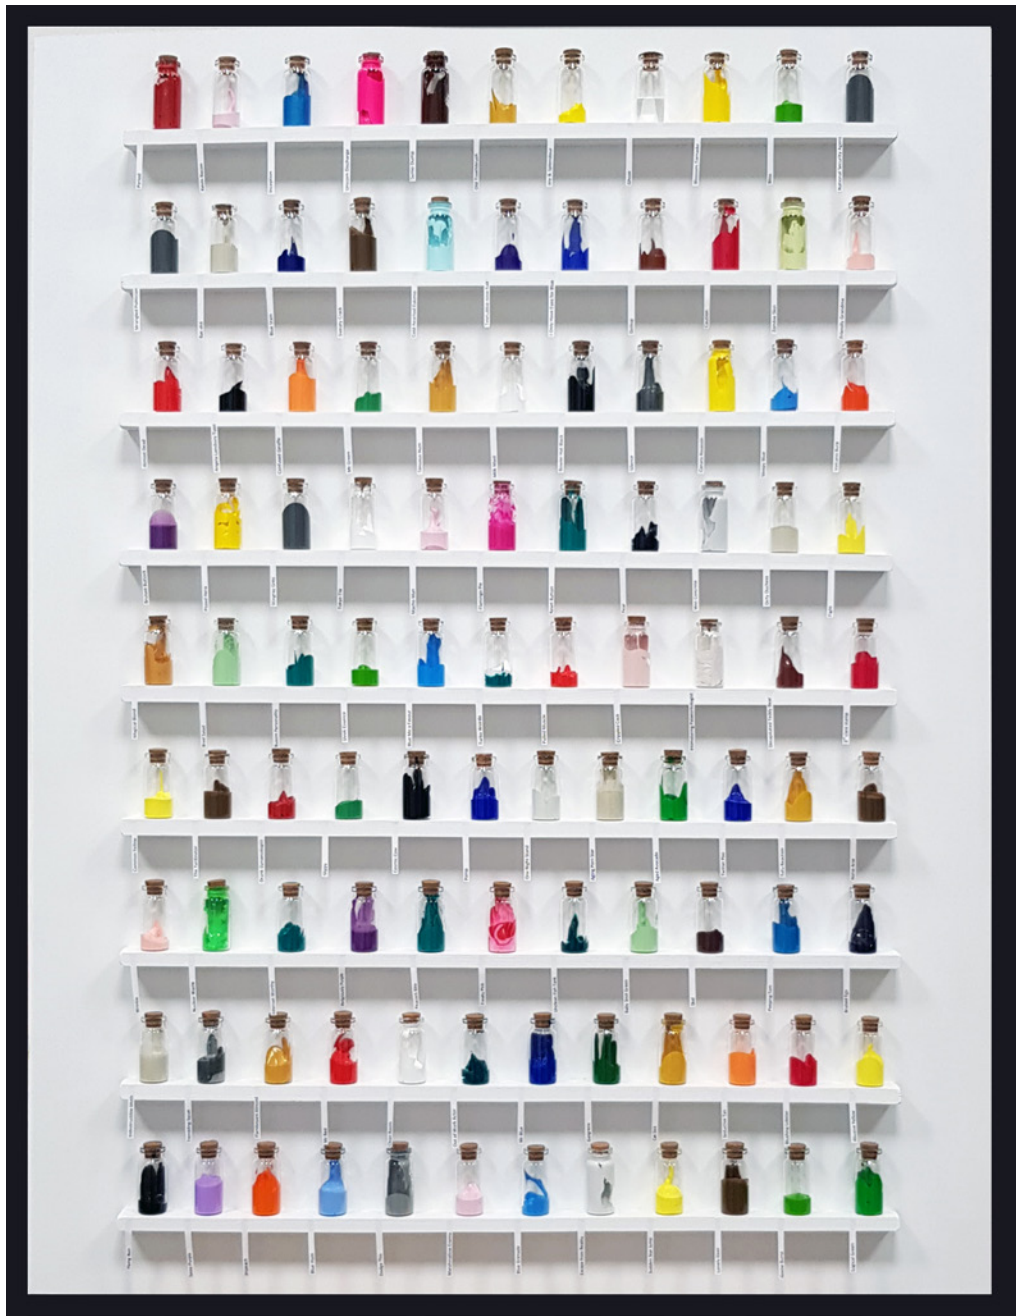

www.woolffgallery.co.uk

LoveJordan
'Badly Behaved Bottles'
Pigments and vials
Protected with glass box
frame
80 x 100cm

LoveJordan
'Elephants Breath'
Pigments in vials
Protected with glass box frame
80 x 100cm