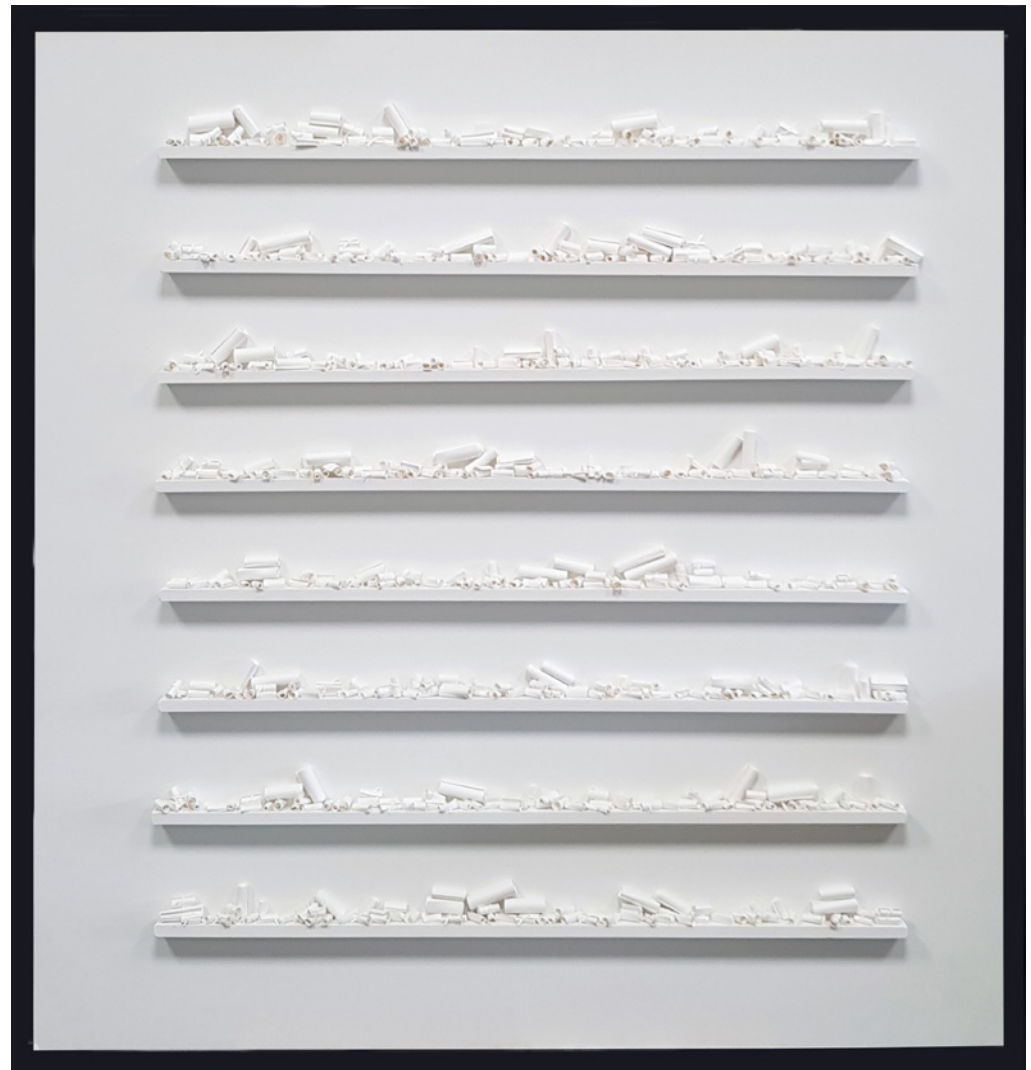

LoveJordan
'Secret Messaging'
Paper on wooden shelves
Protected with glass box frame
110 x 110cm

www.woolffgallery.co.uk