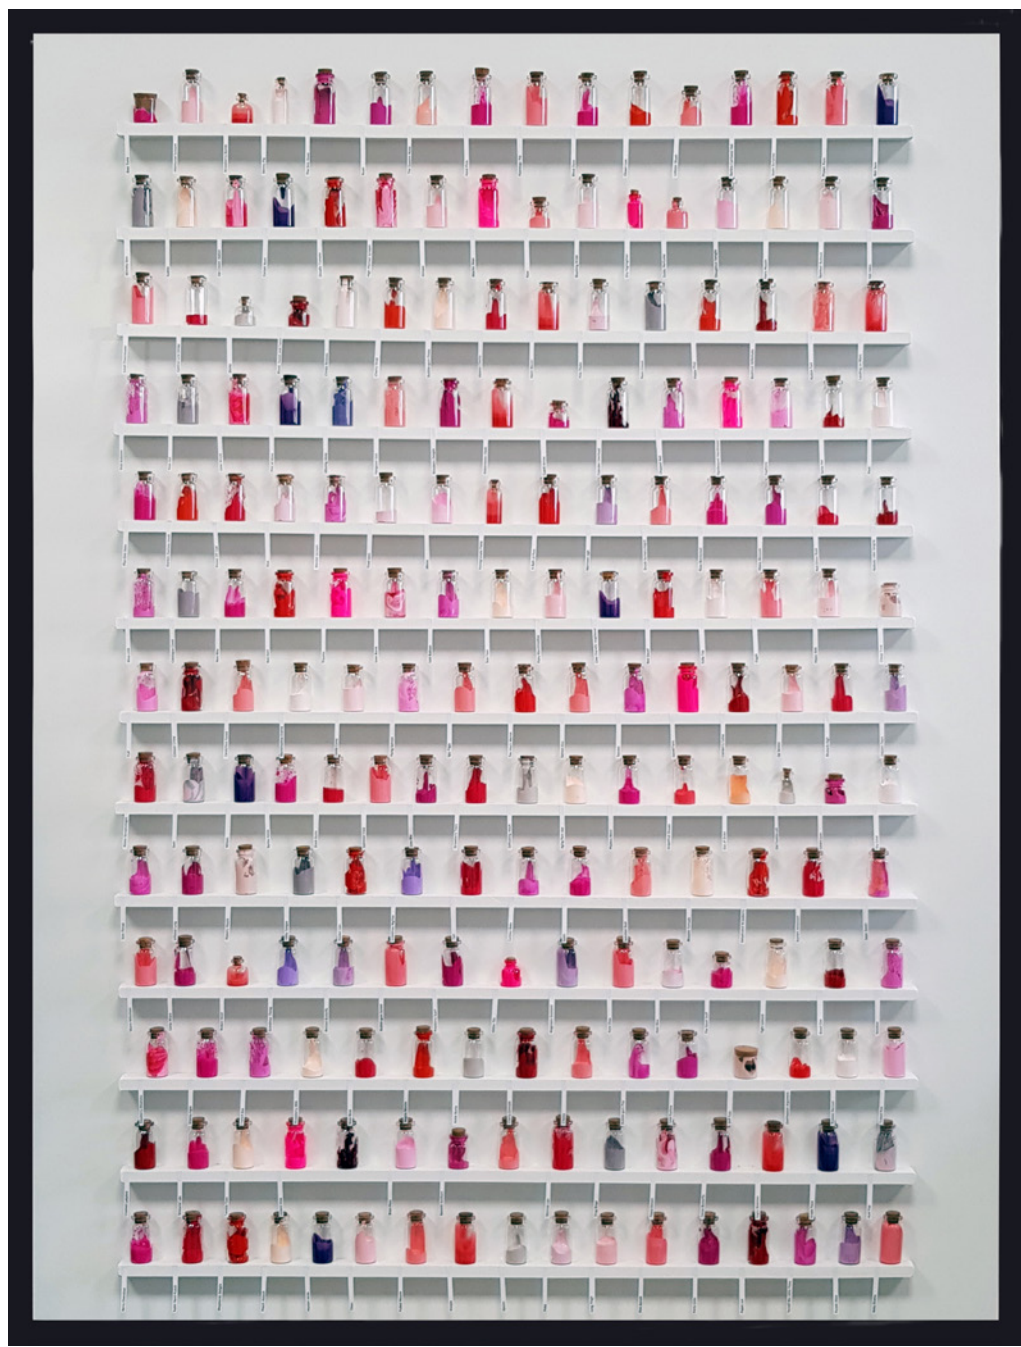

www.woolffgallery.co.uk

LoveJordan
'Elephants Breath 2'
Mixed media - Paint in bottles with individual labels
Protected with glass box frame
104 x 144cm

www.woolffgallery.co.uk

LoveJordan
'Tall Study'
Part of the Writers Block Library
series. Thousands of hand made
paper books & other paper objects.
51 x 51 x 186cm