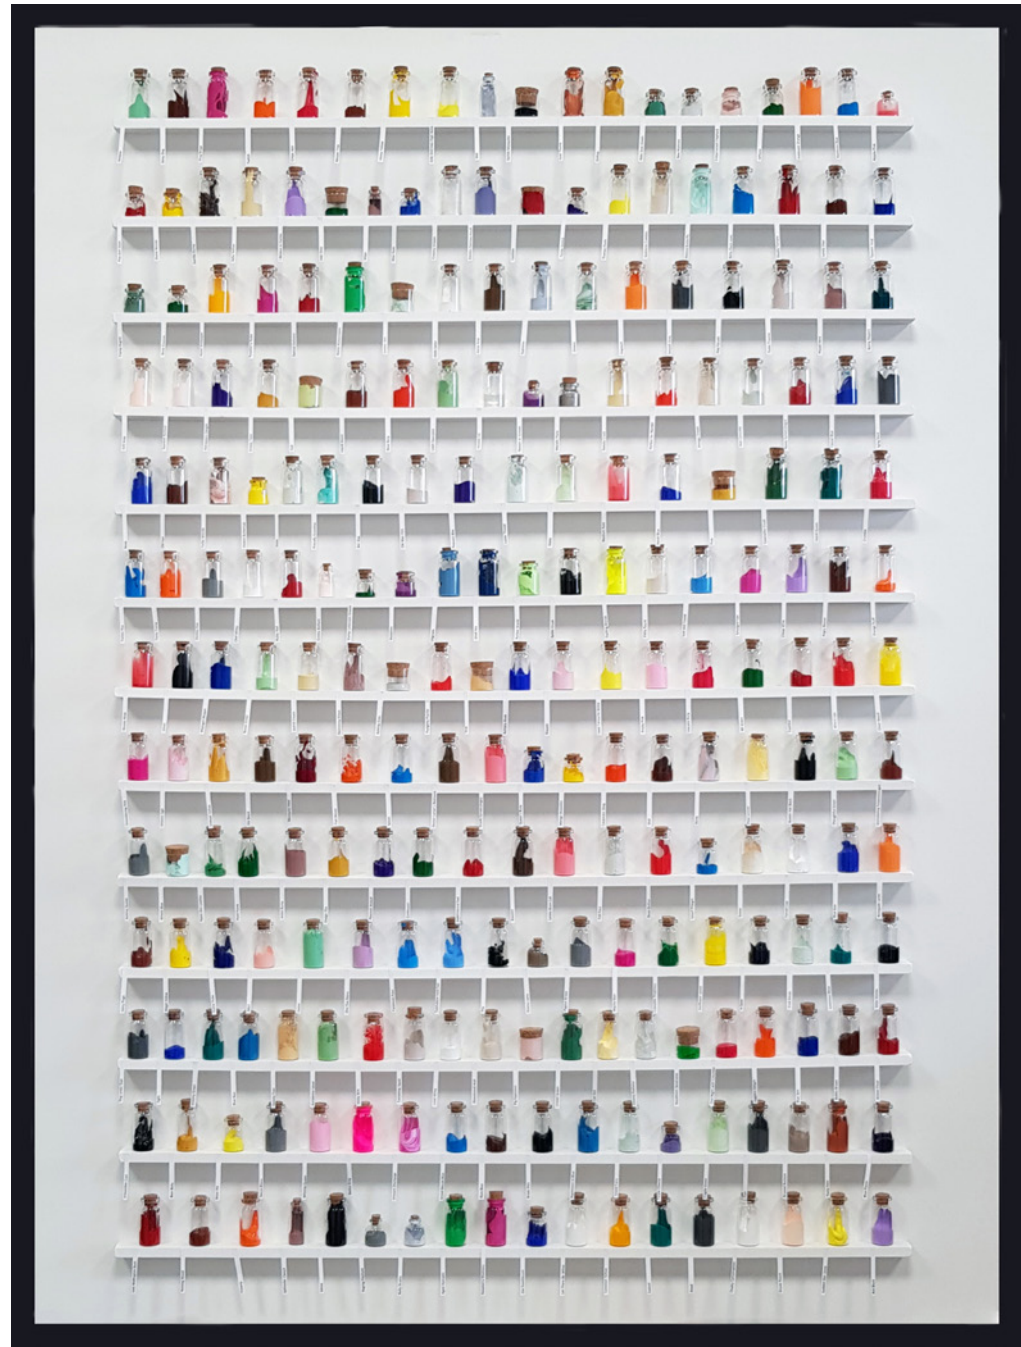

LoveJordan
'Elephants Breath 2'
Mixed media - Paint in bottles with individual labels
Protected with glass box frame
104 x 144cm

www.woolffgallery.co.uk