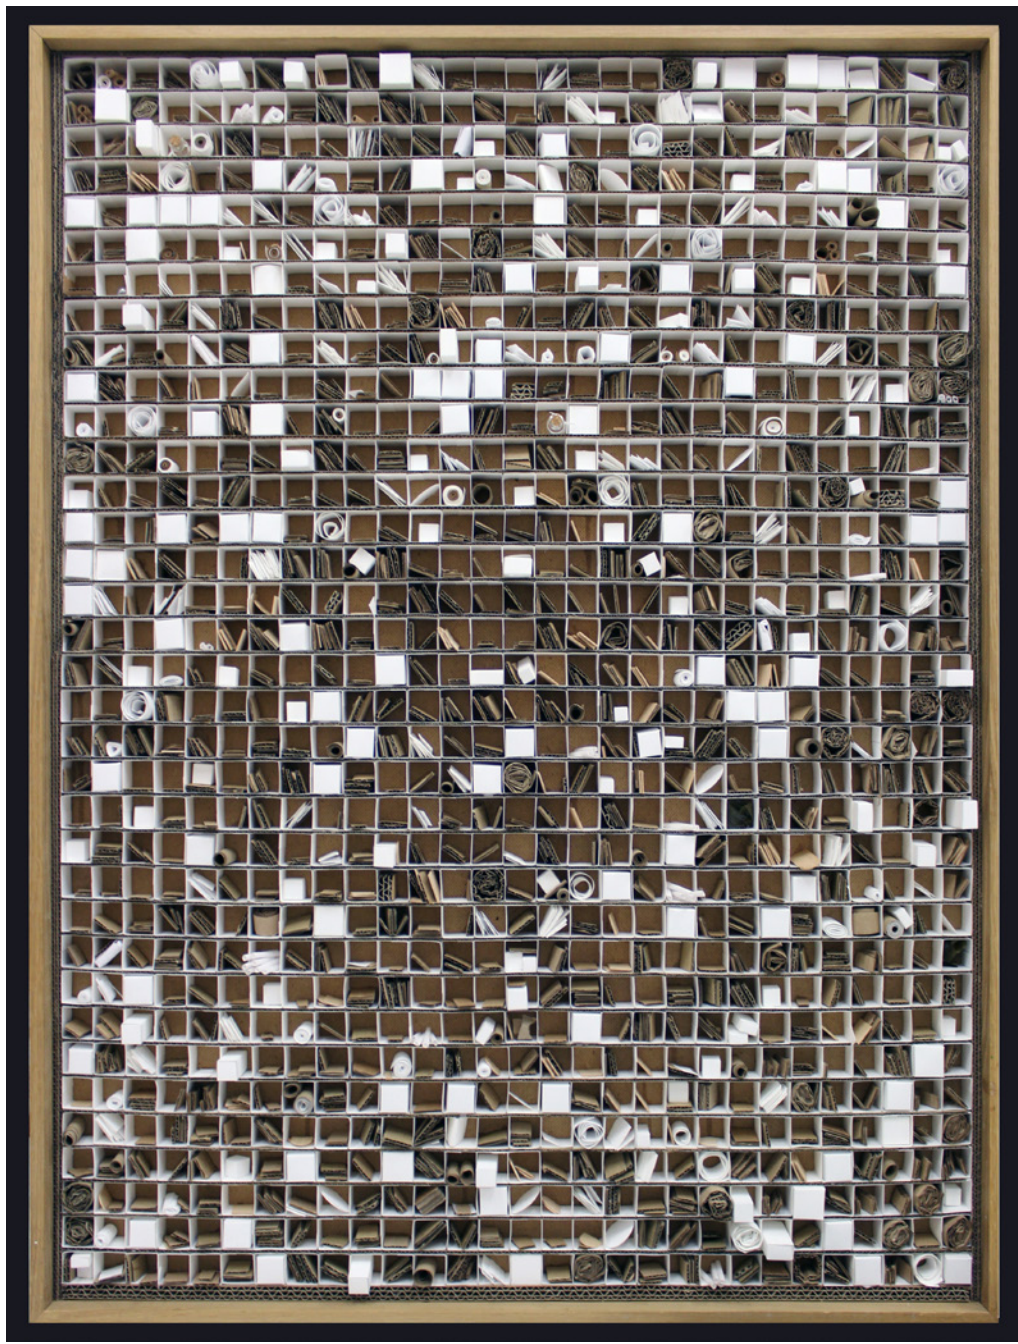

LoveJordan
'Hoard'
1000's of tiny paper elements inside acrylic case
Height:154cm
Base: 39 x 62cm
Opposite page: Detail

LoveJordan
'Post Office Sorting Room'
1015 segments filled with beige, brown and white.
Card and paper.
Protected with glass box frame
106 x 81cm

www.woolffgallery.co.uk