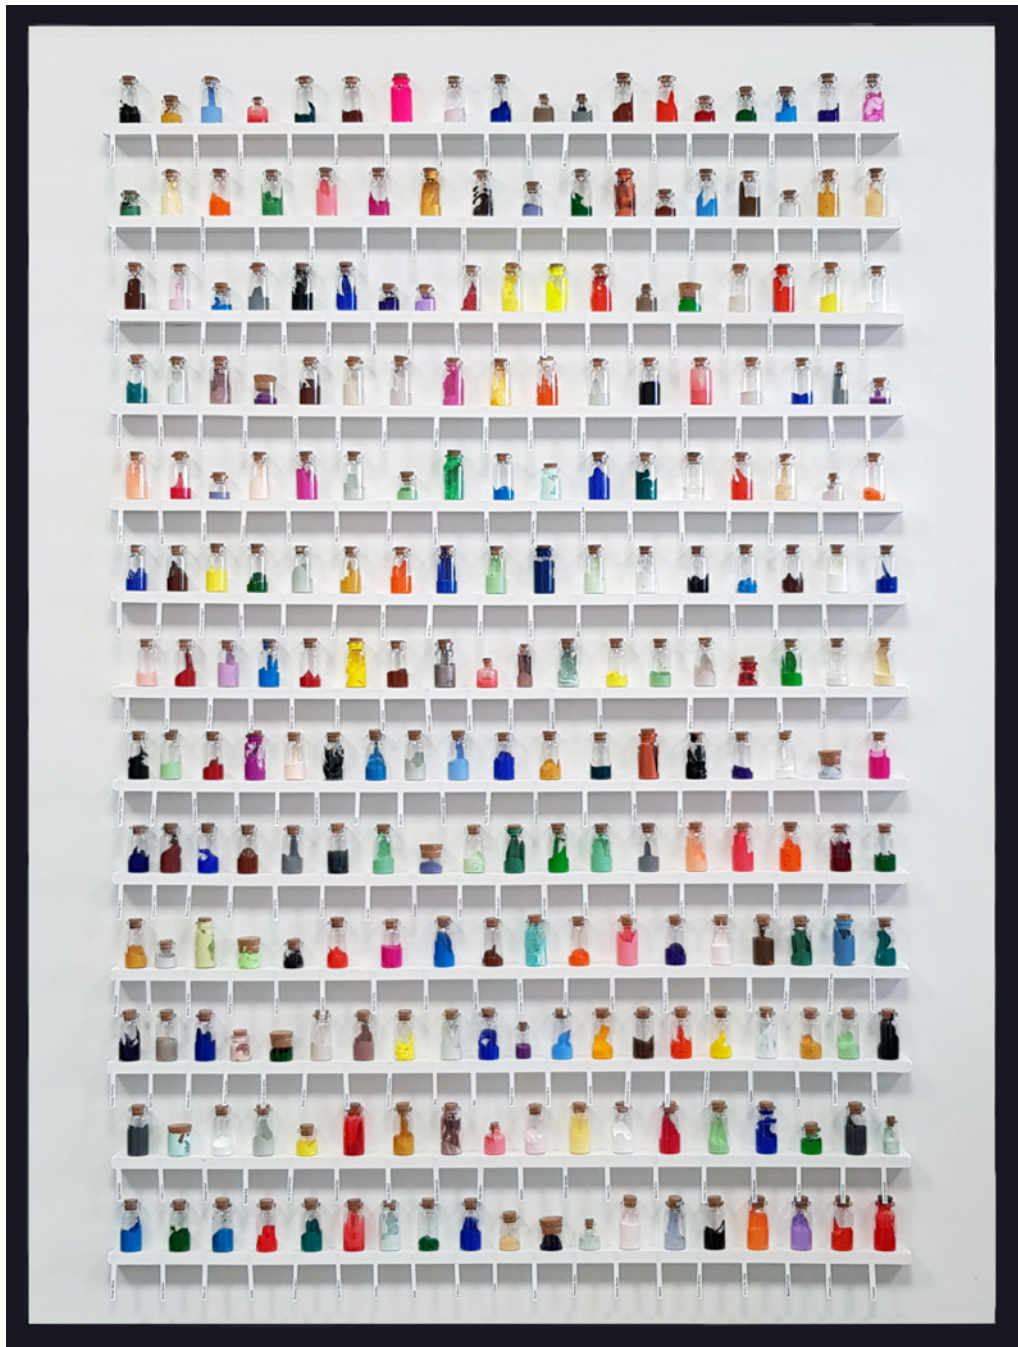

LoveJordan
'Elephants Breath 1'
Mixed media - Paint in bottles with individual labels
Protected with glass box frame
104 x 144cm

www.woolffgallery.co.uk