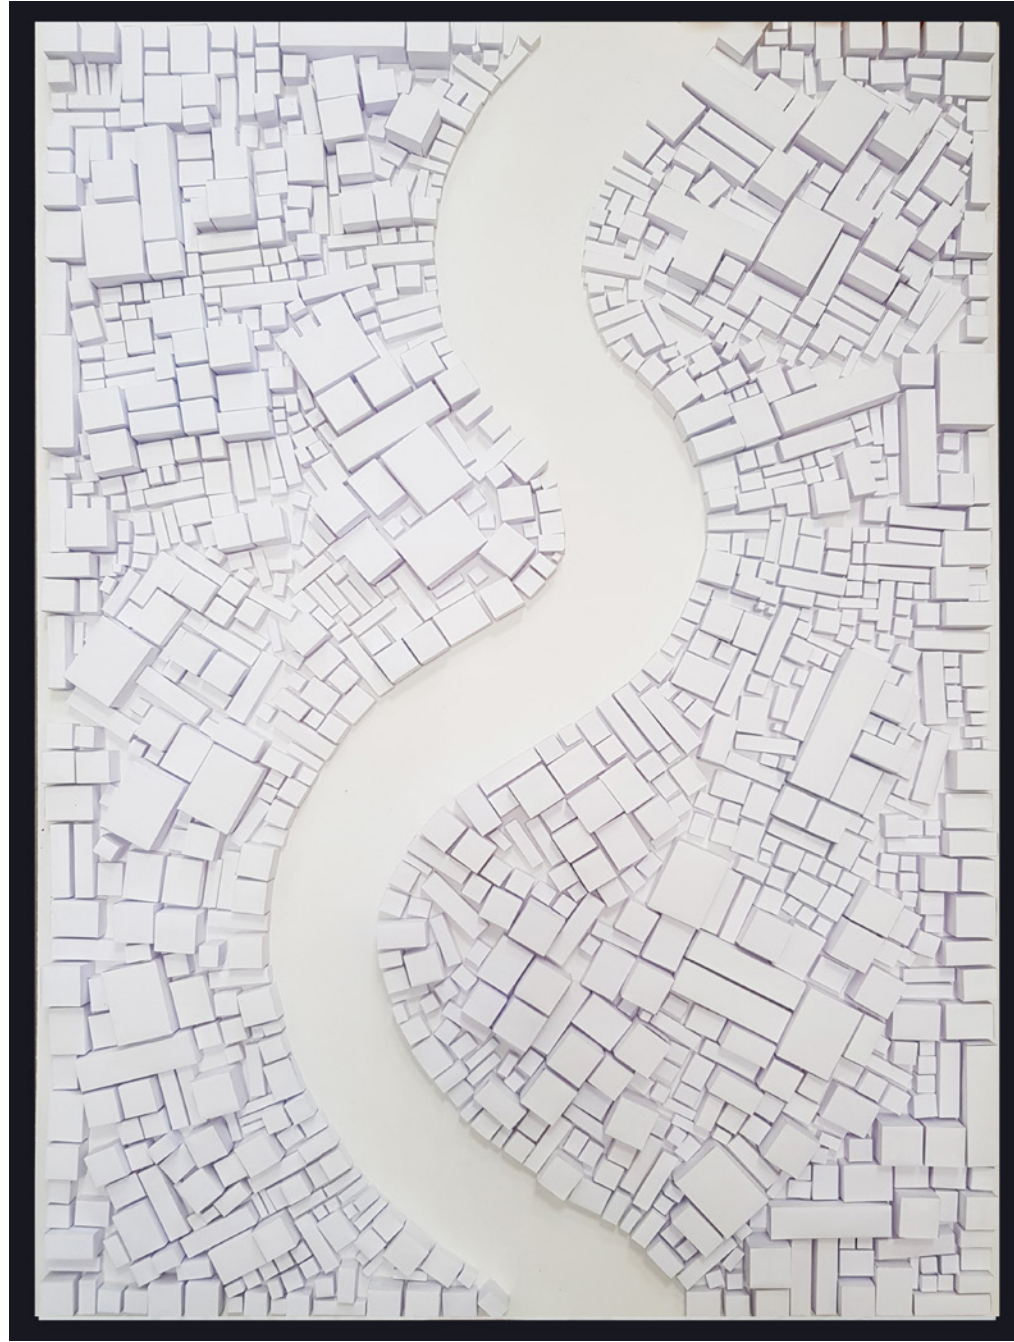

LoveJordan
'Paper City'
Thousands of delicate buildings
made from thin paper.
Protected with glass box frame
104 x 144cm

www.woolffgallery.co.uk