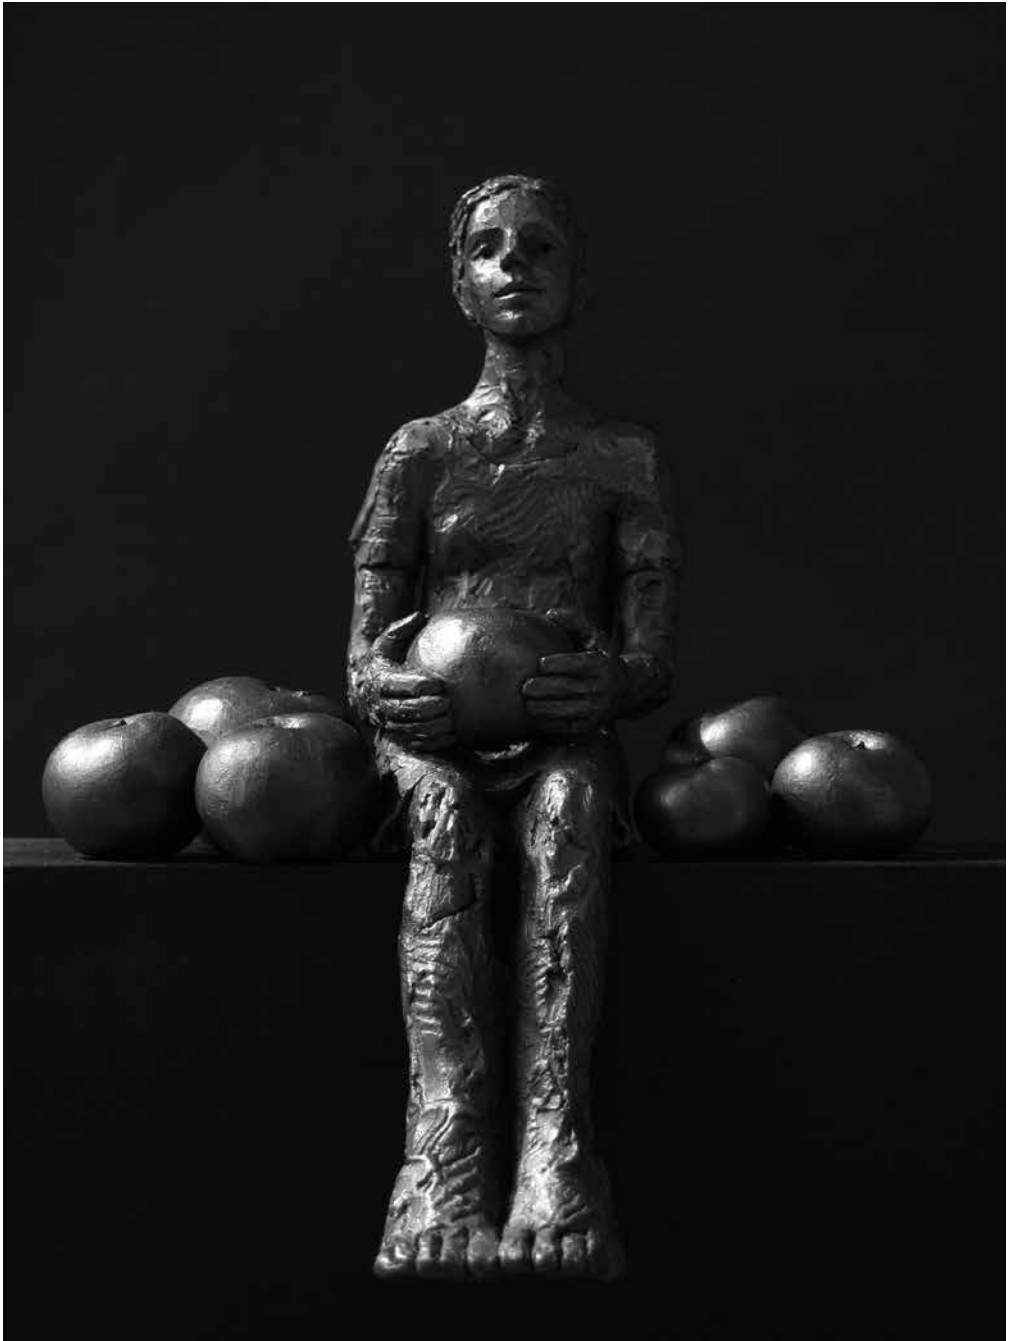

Carol Peace
Kneeling Figure
22h x 17w x 11d(cm)
Edition of 60
Iron Resin

Carol Peace Eve
28h x 22w x 12d(cm) Edition of 25
Iron Resin on a wooden block