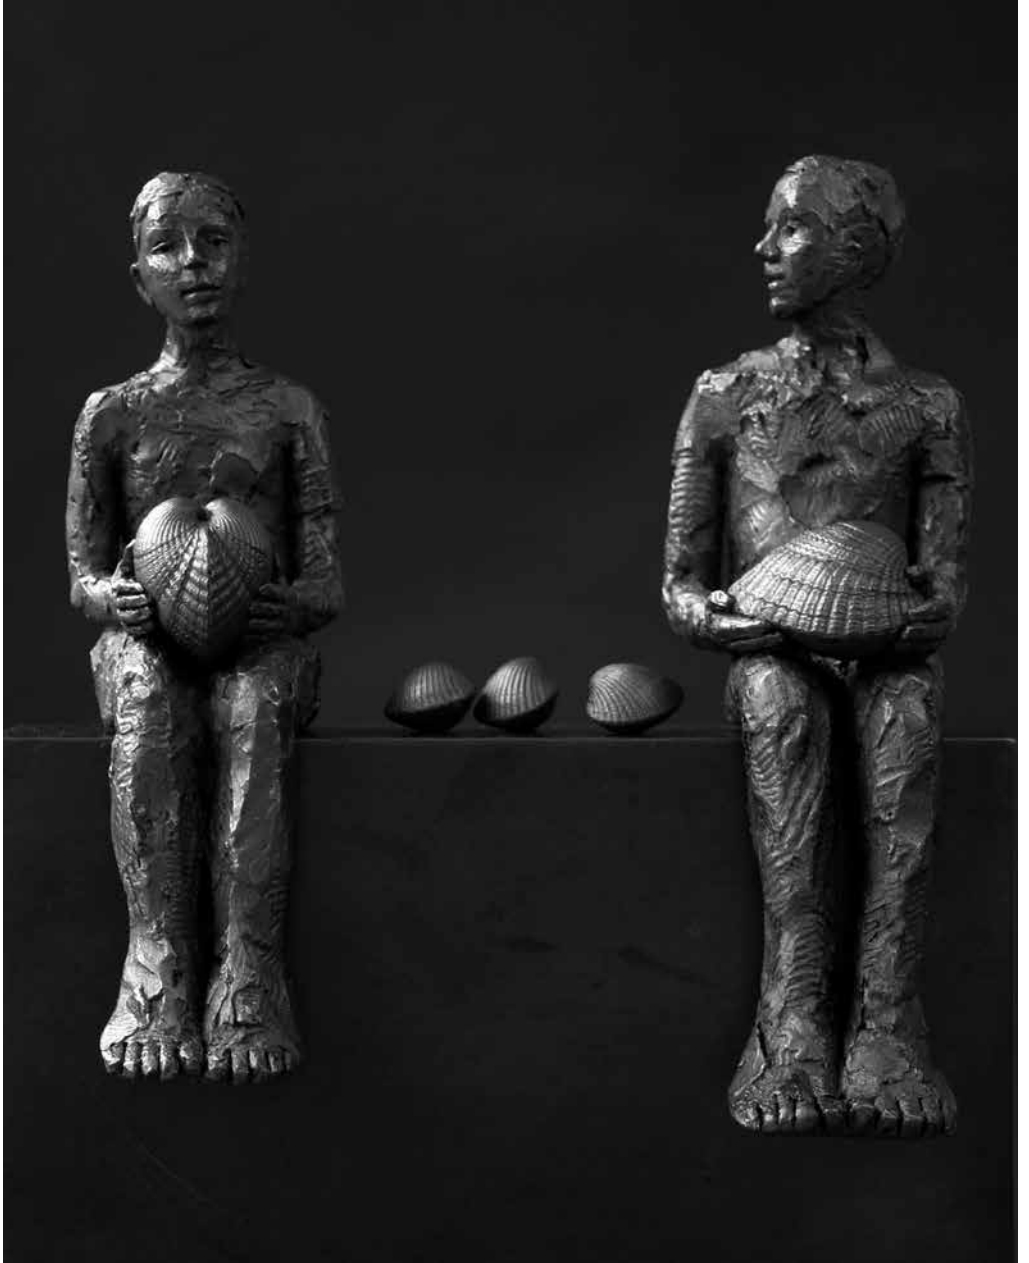

Carol Peace The Proposal, leap year (Block people)
28h x 22w x 12d(cm) Edition of 25
Iron Resin on a wooden block