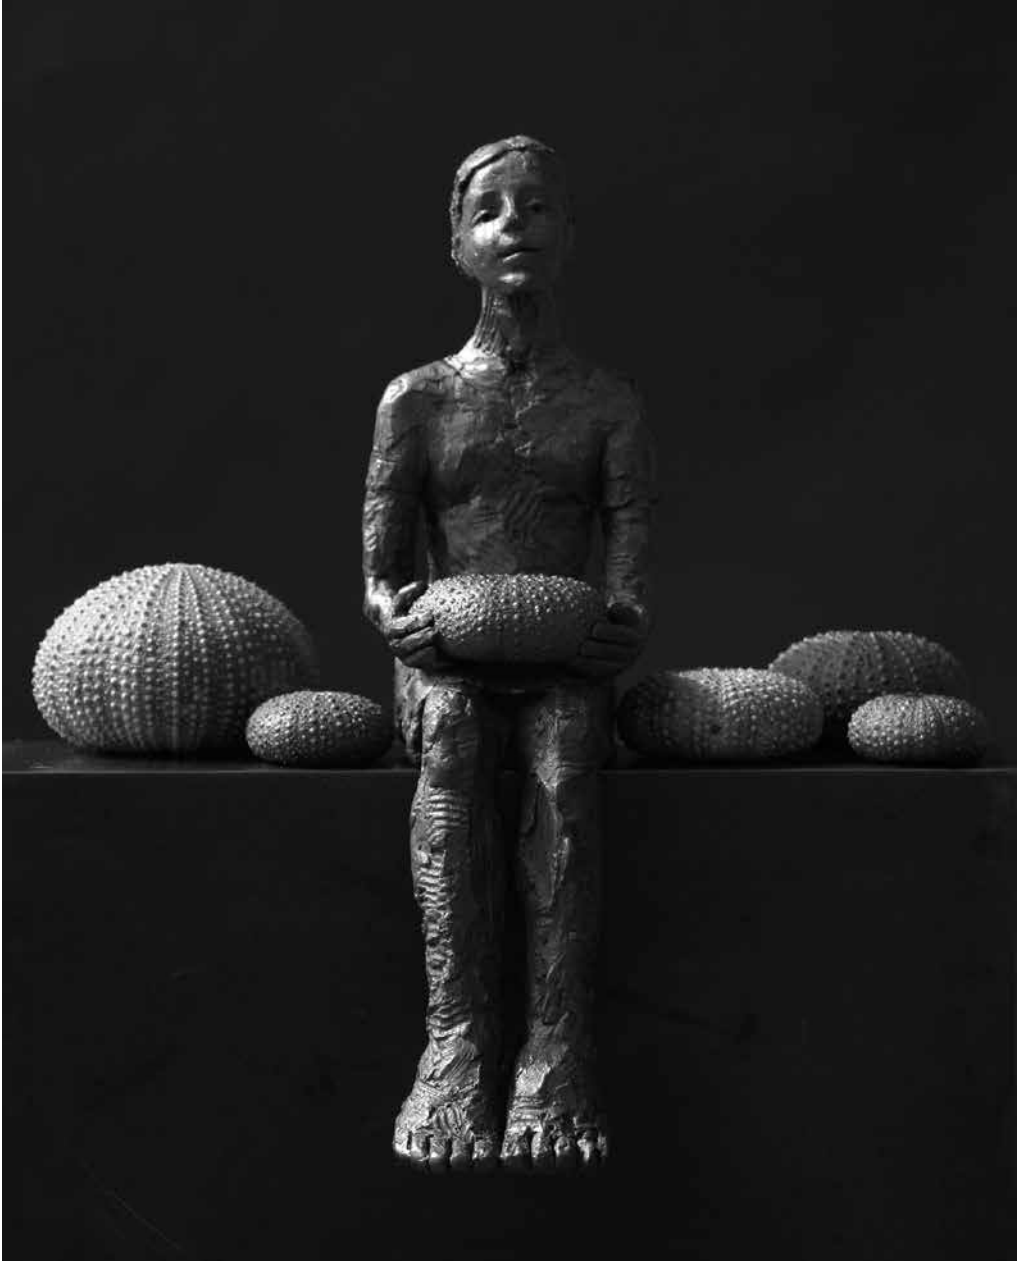

Carol Peace Verity (Block person)
28h x 22w x 12d(cm) Edition of 25
Iron Resin on a wooden block

Carol Peace Urchins (Block person)
28h x 22w x 12d(cm) Edition of 25
Iron Resin on a wooden block