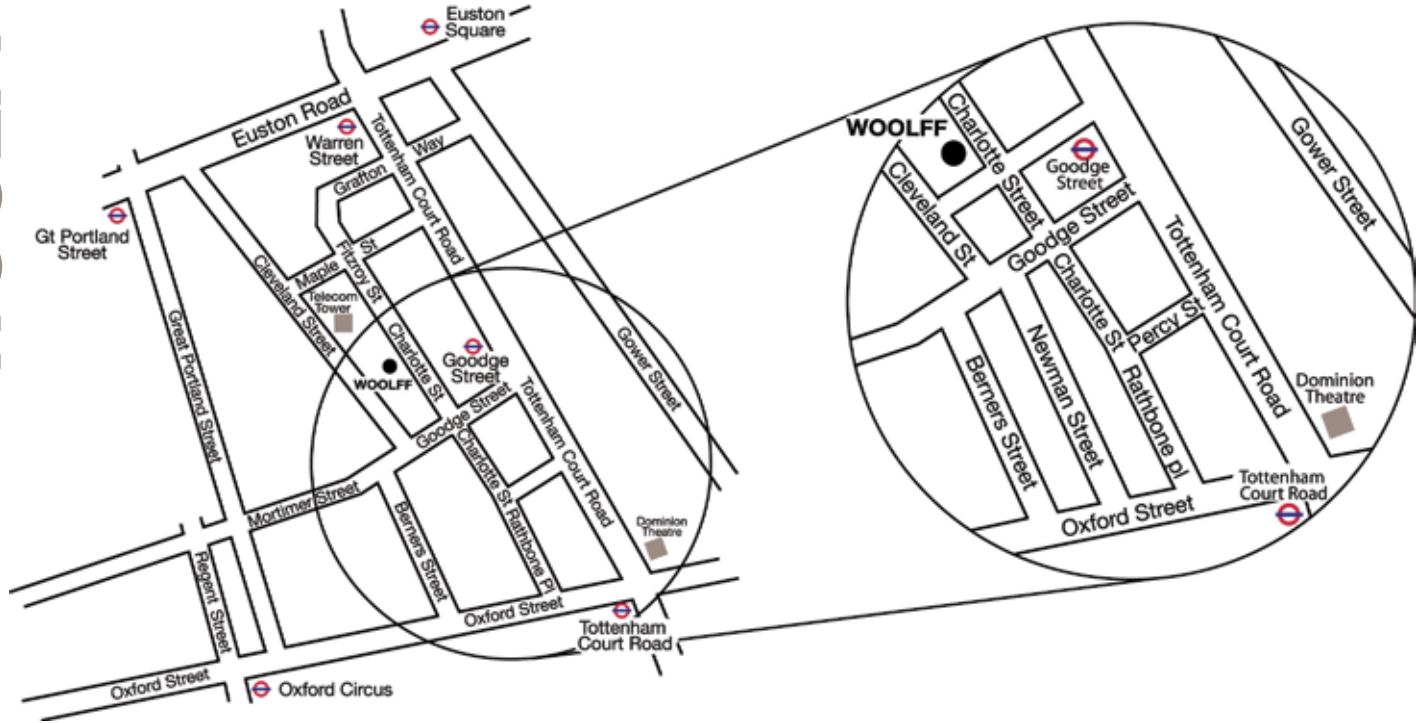

Oona Hassim
'Occupy London'
28 x 36cm
Framed drawing

Oona Hassim
'Proportional Representation Rally, Trafalgar Square'
28 x 36cm
Framed drawing

Oona Hassim
'Leicester square, evening crowds'
28 x 36cm
Framed drawing

Oona Hassim
'The London Marathon'
28 x 36cm
Framed drawing

Oona Hassim
'Leicester Square in the rain'
28 x 36cm
Framed drawing

Oona Hassim
'Urban Landscape'
28 x 36cm
Framed drawing

WOOLFF

WOOLFF

WOOLFF gallery 89 Charlotte St London W1T 4PU T +44 (0) 207 631 0551 www.woolffgallery.co.uk info@woolffgallery.co.uk